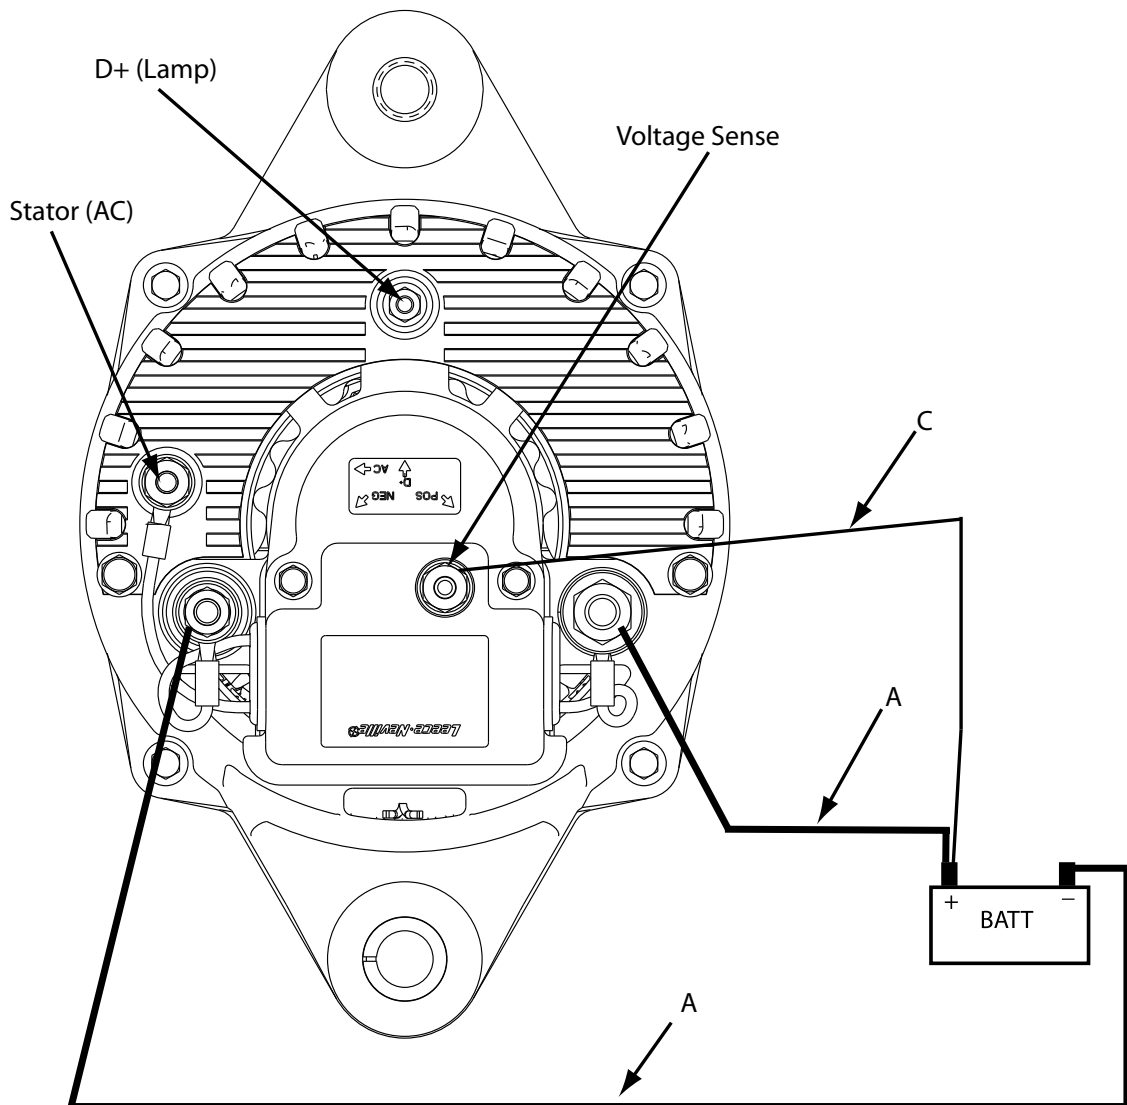

Source: Leece-Neville Heavy Duty Systems Division - Arcade, NY USA  
Date: JULY 7, 2017  
Bulletin No: TSB-1136  
Models: MDA3927, MDA3929  
Subject: Wiring diagram

This Technical Service Bulletin is intended to be used along with TSB-1001 Recommended Wire Size Document