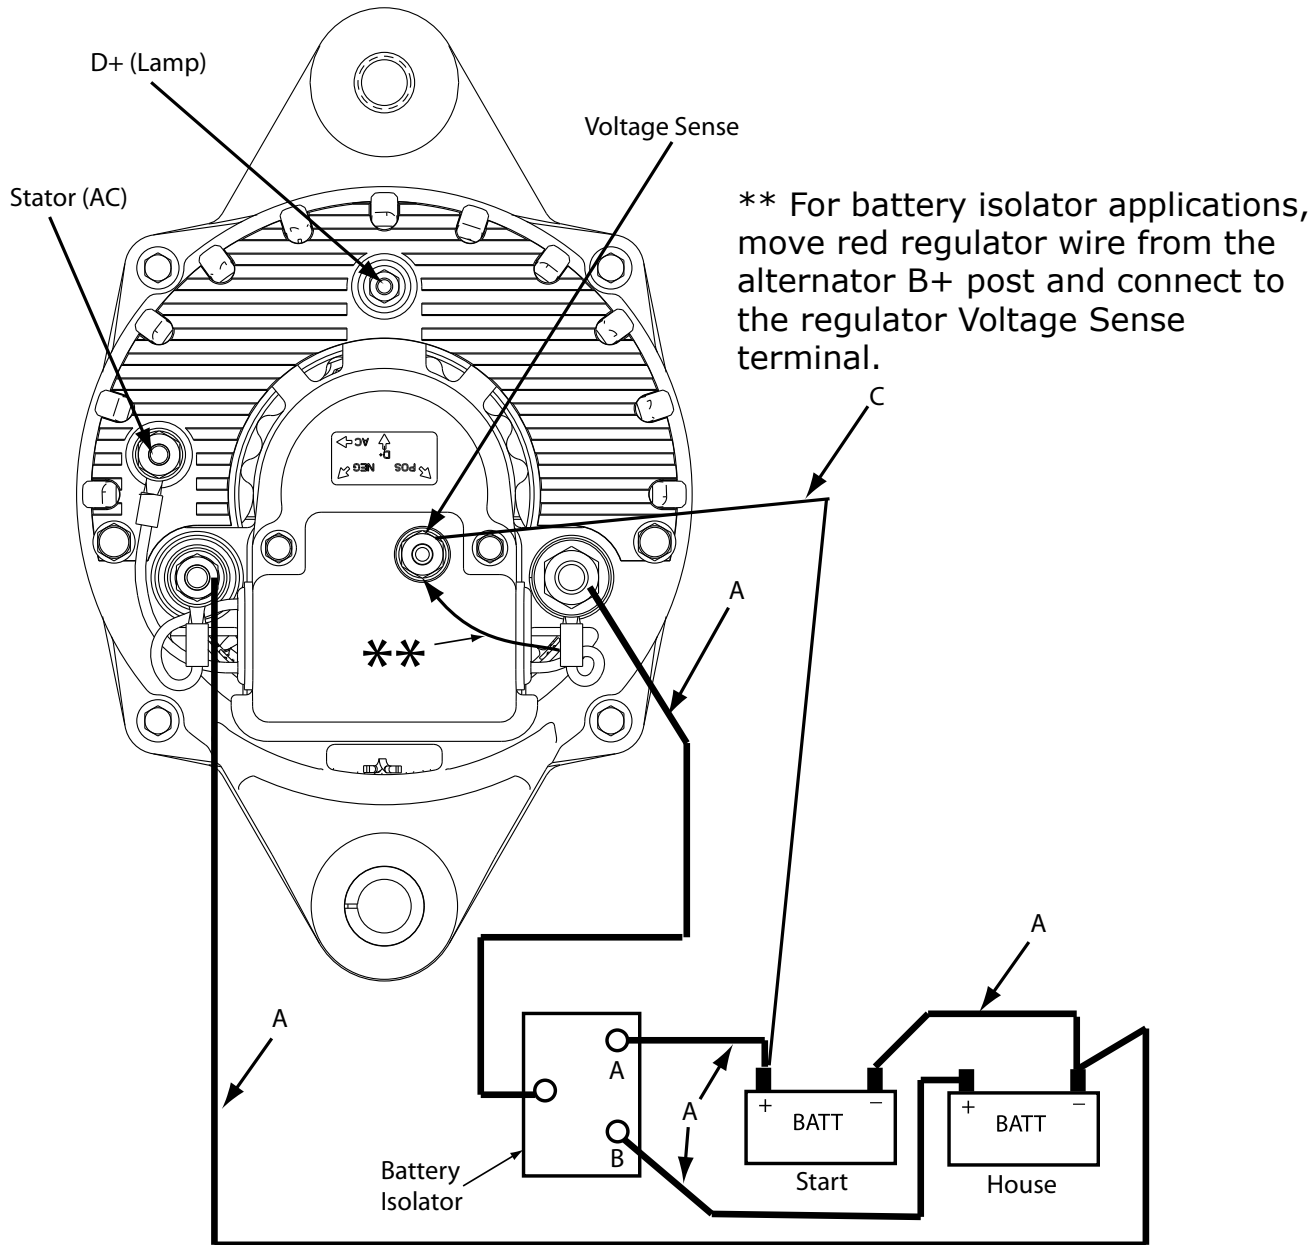

Date: JULY 7, 2017
Bulletin No: TSB-1136

This Technical Service Bulletin is intended to be used along with TSB-1001 Recommended Wire Size Document

Important: The information contained in this bulletin is intended for use by trained, professional technicians who have the proper tools, equipment, and training to perform the required maintenance described above. This information is NOT intended for 'do-it-yourselfers', and you should not assume that this information applies to your equipment. If you have any questions regarding this information please visit our website at www.prestolite.com, or contact our technical service department at: