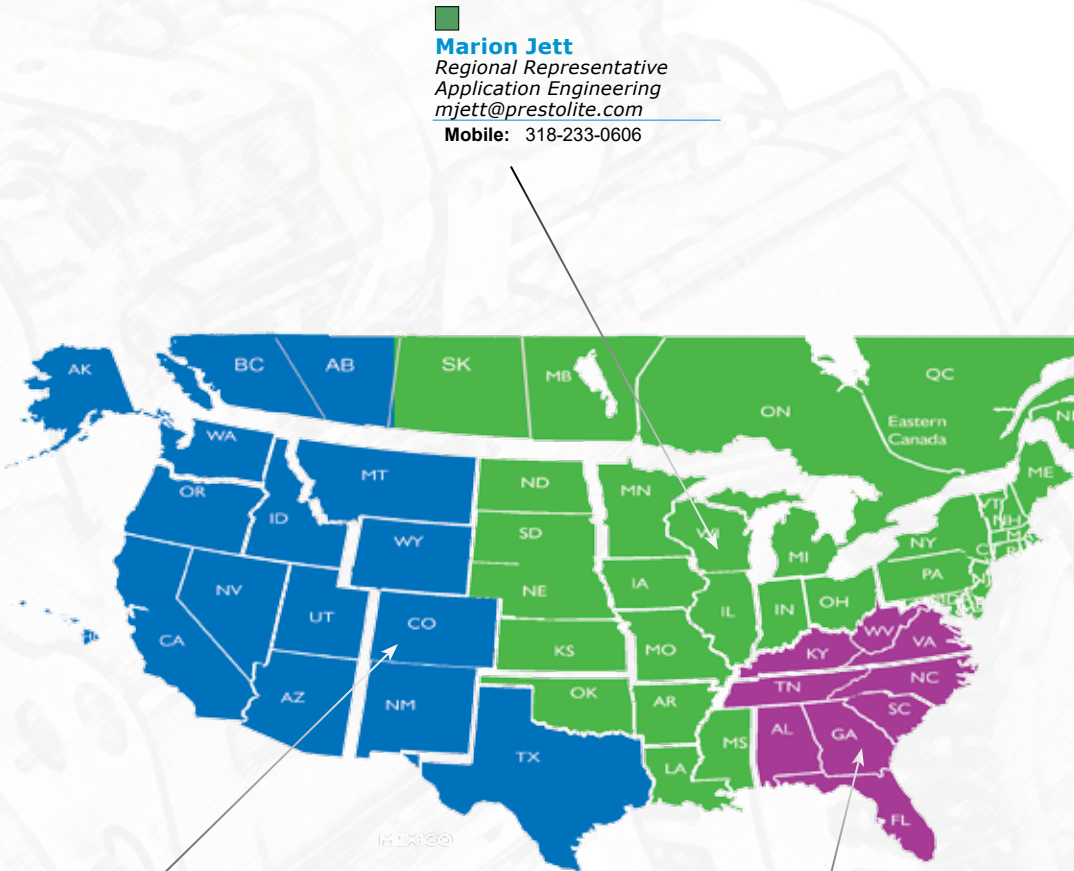

North American Technical Services

Technical Services

Frank Byrd
Director Technical Services
& National Accounts
fbyrd@prestolite.com
Mobile: 478-973-0179

Customer Resource Representative / Call Center

Mark Timerman
mtimerman@prestolite.com
Toll Free: 866-288-9853

Prestolite Electric
Leece-Neville
Heavy Duty Systems
Copyright © 2016 Prestolite Electric Inc.

Support Documents

Helpful technical documents and instructions, including:

- Technical Bulletins
- Parts Breakdowns
- Wiring Diagrams
- Outline Drawings
- Photos
- Product Brochures

and more can be found at:
www.prestolite.com

Marion Jett
Regional Representative
Application Engineering
mjett@prestolite.com
Mobile: 318-233-0606

Mark Timerman
Regional Representative
Application Engineering
mtimerman@prestolite.com
Office: 512-985-5671
Mobile: 512-673-3880
Fax: 512-985-5671

Frank Byrd
Director Technical Services
& National Accounts
fbyrd@prestolite.com
Mobile: 478-973-0179

Manufacturing OE Sales
400 Main Street
Arcade, NY USA 14009

Office: (585) 492-1700
Fax: (585) 492-1660

Technical Service Hotline
Office: (866) 288-9853

Distribution, Aftermarket Sales
7585 Empire Drive
Florence, KY USA 41042

Office: (859) 525-8801
Fax: (800) 997-6202

www.prestolite.com
info@prestolite.com