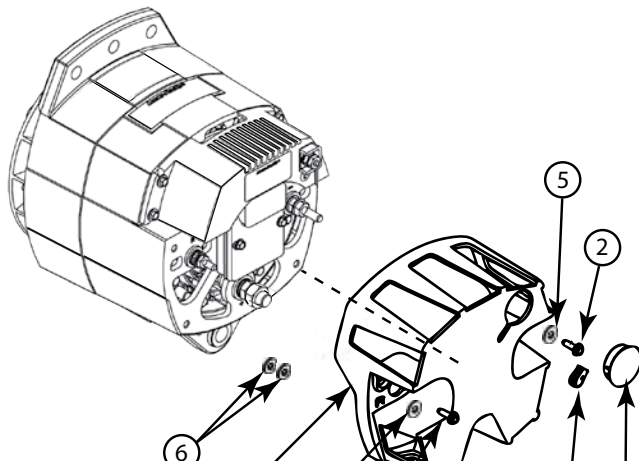

Source: Leece-Neville Heavy Duty Systems Division - Arcade, NY USA
 Date: July 7, 2017
 Bulletin No: TSB-1104
 Models: **8SC/SCJ**
 Subject: K185103971S Trash screen kit

8SC/SCJ Trash Screen Replacement Kit, For use on: 8SC2023Z-NHK, 8SC2023Z-NHS, 8SC2223V, 8SC2223VG, 8SC2223V-K, 8SC2254VG-MP, 8SC2282V, 8SC2282VG, SCJ2165, SCJ2167, SCJ2216, SCJ2217, SCJ2219, SCJ2221, SCJ2225, SCJ2226, SCJ2227, SCJ2231, SCJ2239, SCJ2287, SCJ3126, SCJ3128, SCJ3147, SCJ3162

Key	Description	Qty.
1	Screen Trash	1
2	Screw tap #10-32x.615	3
3	Grommet 1 hole	1
3	Grommet 2 hole	1
4	Cap, Plug	1
5	Washer Flat #10	3
6	Insulating washer	2

Important: The information contained in this bulletin is intended for use by trained, professional technicians who have the proper tools, equipment, and training to perform the required maintenance described above. This information is NOT intended for 'do-it-yourselfers'; and you should not assume that this information applies to your equipment. If you have any questions regarding this information please visit our website at www.prestolite.com, or contact our technical service department at: