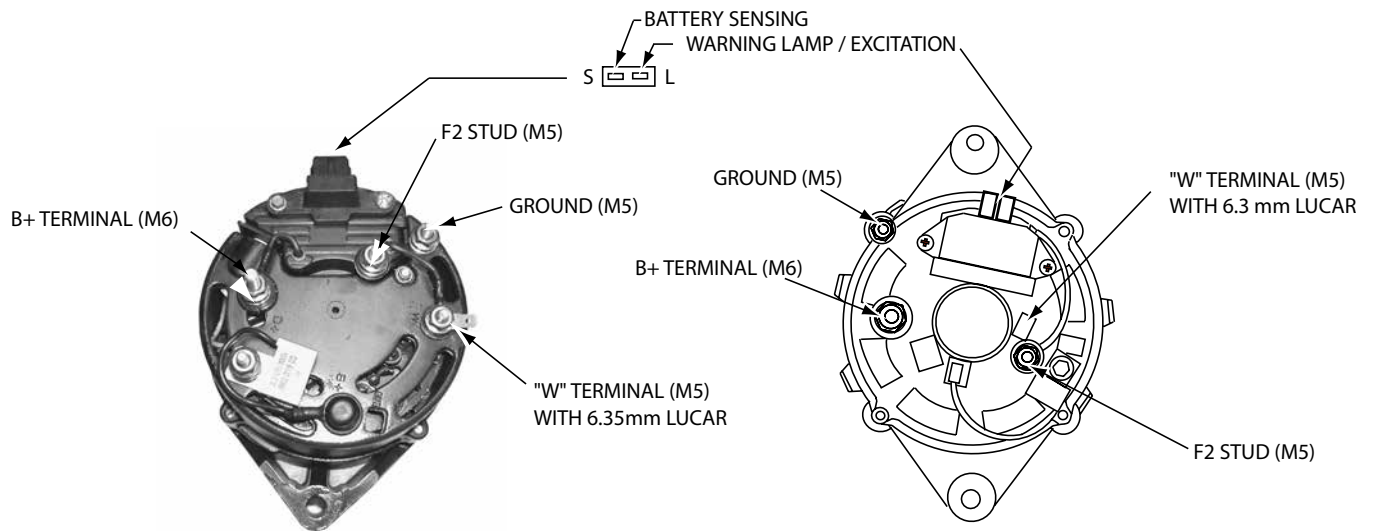

Source: Leece-Neville Heavy Duty Systems Division - Arcade, NY USA
 Date: June 27, 2017
 Bulletin No: TSB-1003
 Models: 66021606S Product: AS123 12V 70A
 Subject: Leece-Neville Product Replacement for Bosch K1 AL929X

66021606S

BOSCH K1
9-120-060-028
AL927X
AL929X

For complete technical data for Leece-Neville products, log onto the Prestolite web site: www.prestolite.com

Important: The information contained in this bulletin is intended for use by trained, professional technicians who have the proper tools, equipment, and training to perform the required maintenance described above. This information is NOT intended for 'do-it-yourselfers'; and you should not assume that this information applies to your equipment. If you have any questions regarding this information please visit our website at www.prestolite.com, or contact our technical service department at: