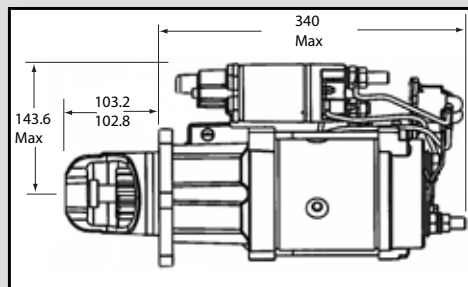

M125701					
Front View	Details	Teeth	Pinion Details		
			Pitch	OD	Pinion at rest
	24V CW Rotatable SAE3 Flange	11	6/8	2.24" 56.8mm	1.91" 48.5mm

- ☀ **Replacement for 50MT**
- ☀ **In-line gear reduced design**
- ☀ **Rotatable nose housing**
- ☀ **Power, torque and speed**
- ☀ **1 Year Warranty- Europe, Asia, Africa**
- ☀ **Electrical soft start**
- ☀ **Integral mag switch relay**
- ☀ **OCP standard**
- ☀ **Considerably smaller and lighter than competitive units**