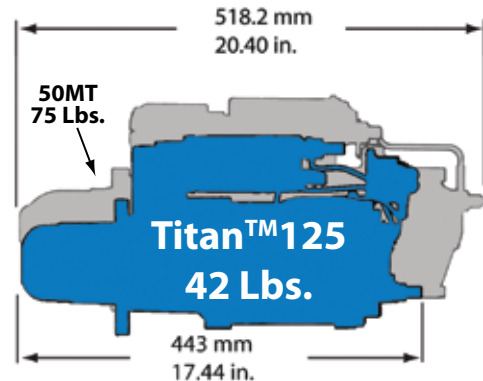

TITAN™ 125 GEAR REDUCED STARTER!

TITAN 125

This 24V Gear Reduced Starter gives you extreme power for extreme conditions!

*The power and versatility of the Titan™ 125.....
Now available in 24 Volts!*

Specifications