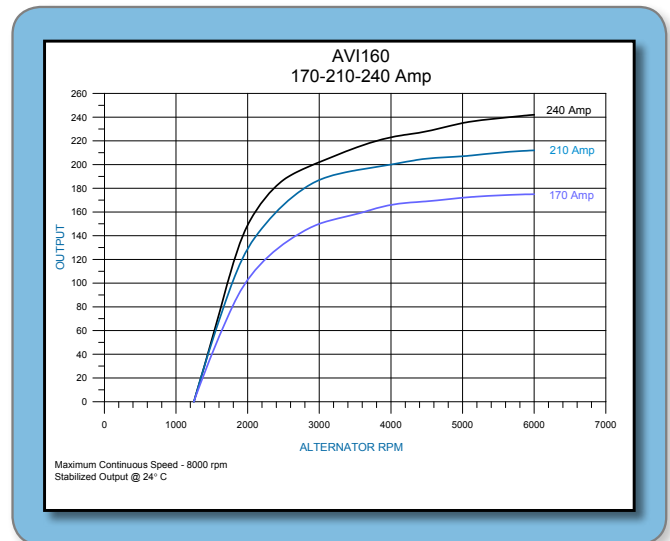

AVi160 SERIES ALTERNATOR

170, 210, 240 Amp Internal Fan Alternators

Why the AVi160?

- **125°C Temperature Rated**
  Our alternators continue to provide power at their maximum rated temperatures.
- **E-Coated Housing**
  For maximum corrosion resistance
- **Remote Sense Compatible**
  Can be used on remote sense applications to optimize alternator output and increase battery life.
- **Lamp Driver Feature**
  High or low side driver for varied lamp driver applications
- **Heavy Duty Housing Design**
  To withstand extreme applications and vibration
- **Heavy Duty Front and Rear Bearings**
- **State-of-art Rotor Design**