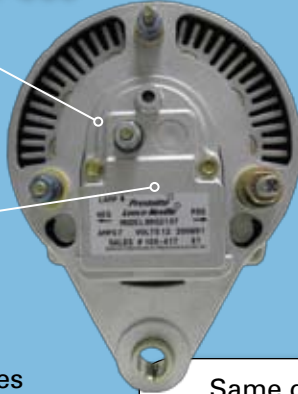

UPGRADE WHEN YOU REPLACE!

The Leece-Neville 110-444 is an upgrade from the Delco 22SI™ and a direct replacement!

**New!
Improved!**

New!

New!

New!

New!

Us 110-444

- Solid lead frame, welded high temp Avalanche diodes
- Larger heat sink
- Sealed brush box assembly increases durability
- Runs 5-10°C cooler internally at higher external temperatures
- All wiring connections are now internal
- Upgraded heavy duty bearings
- Weight reduced by 1/2 lb.
- Vibration tested to meet Class 8 Heavy Truck requirements
- Manufactured in Arcade, NY USA

Them 22SI™

- Openings that allow the ingress of dust, dirt and grime
- Internally installed rectifier assembly doesn't cool as efficiently
- Brush box not sealed
- Manufactured in Mexico

Same dimensions
Drops right into place!
Temperature rating raised
from 94°C to
110°C (230°F)

Leece-Neville	Delco Remy
110-444 (150A)	19020309 (130A) 19020310 (150A)

**150 Amp
1 Year Warranty
New! Not remanufactured**

- More cost effective!
- Fewer models to stock, greater versatility!
- Upgrade when you replace!