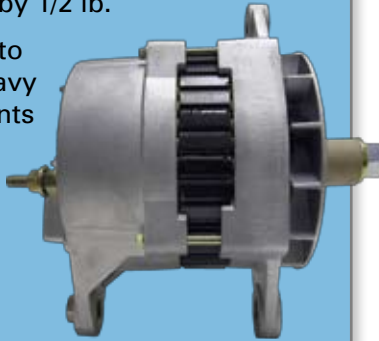

UPGRADE WHEN YOU REPLACE!

The Leece-Neville 110-444 is an upgrade from the Delco 22SI™ and a direct replacement!

**New!
Improved!**

New!

New!

New!

New!

Us 110-444

- Solid lead frame, welded high temp Avalanche diodes
- Larger heat sink
- Sealed brush box assembly increases durability
- Runs 5-10°C cooler internally at higher external temperatures
- All wiring connections are now internal
- Upgraded heavy duty bearings
- Weight reduced by 1/2 lb.
- Vibration tested to meet Class 8 Heavy Truck requirements
- Manufactured in Arcade, NY USA

Them 22SI™

- Openings that allow the ingress of dust, dirt and grime
- Internally installed rectifier assembly doesn't cool as efficiently
- Brush box not sealed
- Manufactured in Mexico

Same dimensions
Drops right into place!
Temperature rating raised
from 94°C to
110°C (230°F)

Leece-Neville	Delco Remy
110-444 (150A)	19020309 (130A) 19020310 (150A)

**150 Amp
1 Year Warranty
New! Not remanufactured**

- More cost effective!
- Fewer models to stock, greater versatility!
- Upgrade when you replace!