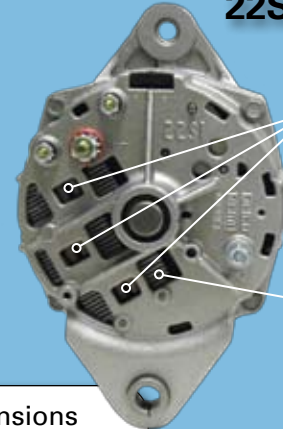

UPGRADE WHEN YOU REPLACE!

The Leece-Neville 110-444 is an upgrade from the Delco 22SI™ and a direct replacement!

**New!
Improved!**

New!

New!

New!

New!

Us 110-444

- Solid lead frame, welded high temp Avalanche diodes
- Larger heat sink
- Sealed brush box assembly increases durability
- Runs 5-10°C cooler internally at higher external temperatures
- All wiring connections are now internal
- Upgraded heavy duty bearings
- Weight reduced by 1/2 lb.
- Vibration tested to meet Class 8 Heavy Truck requirements
- Manufactured in Arcade, NY USA

Them 22SI™

- Openings that allow the ingress of dust, dirt and grime
- Internally installed rectifier assembly doesn't cool as efficiently
- Brush box not sealed
- Manufactured in Mexico

Same dimensions
Drops right into place!
Temperature rating raised
from 94°C to
110°C (230°F)

Leece-Neville	Delco Remy
110-444 (150A)	19020309 (130A) 19020310 (150A)

**150 Amp
1 Year Warranty
New! Not remanufactured**

- More cost effective!
- Fewer models to stock, greater versatility!
- Upgrade when you replace!